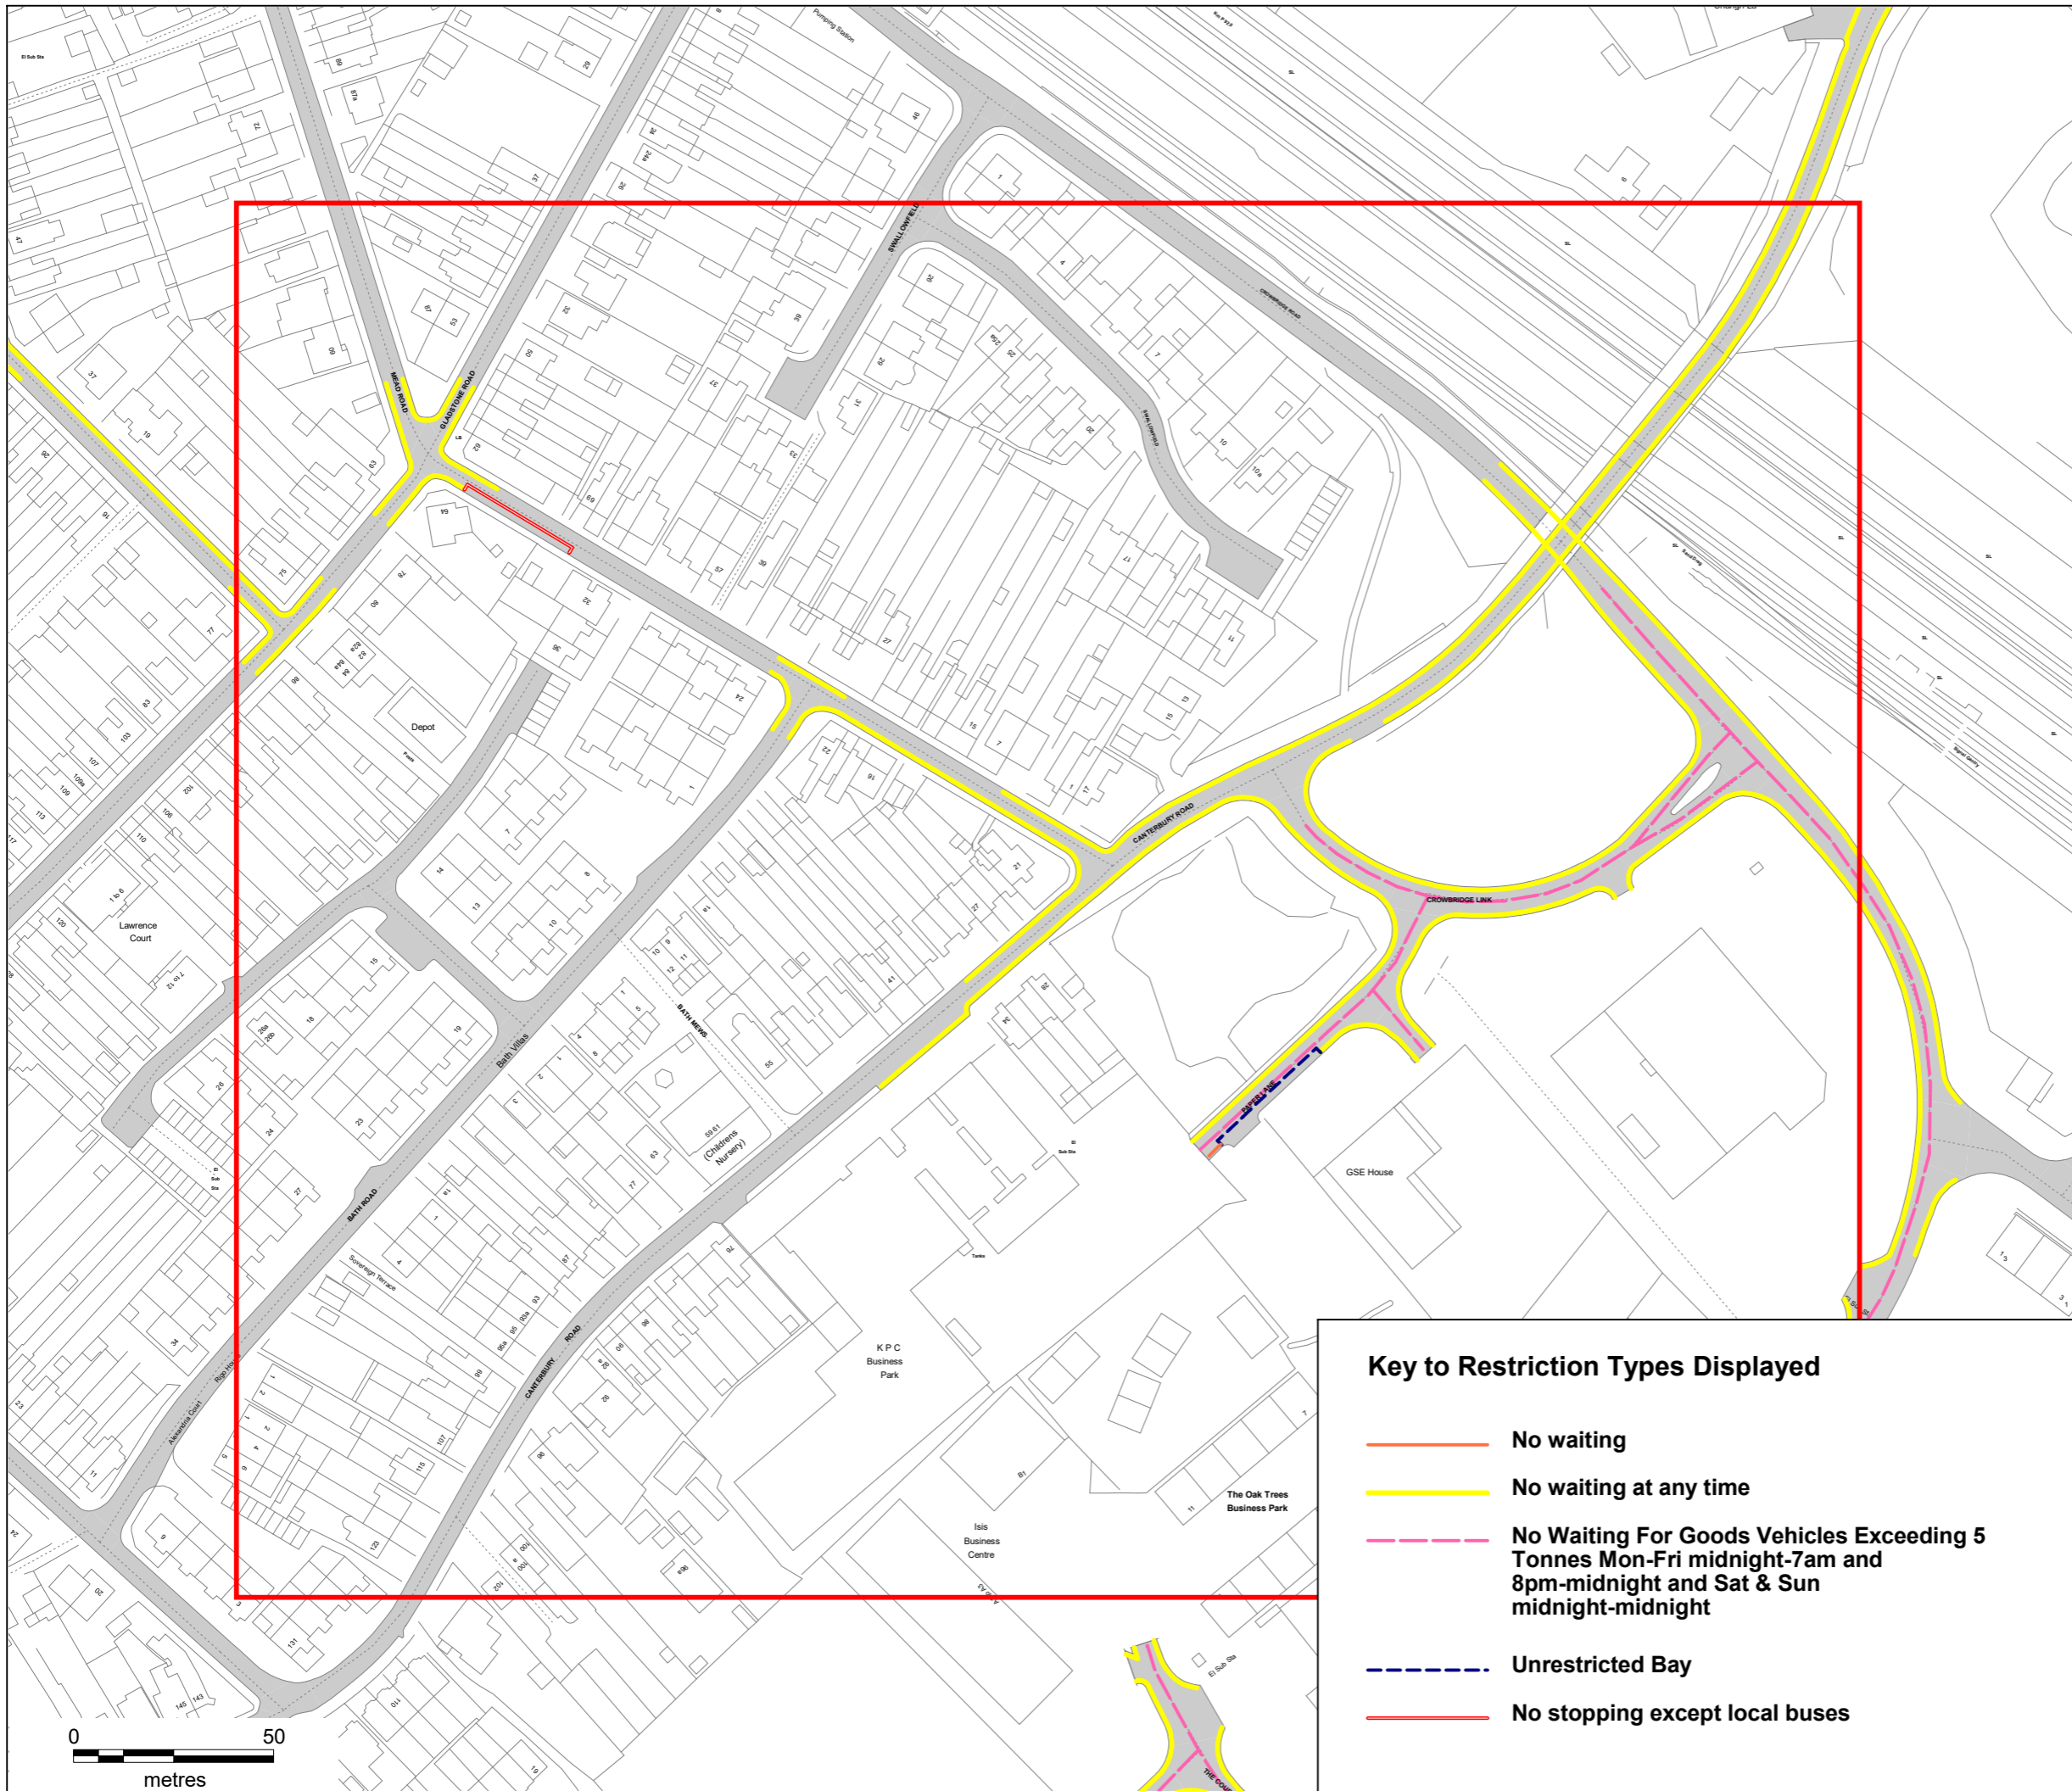

This map is reproduced from Ordnance Survey material with the permission of Ordnance Survey on behalf of the Controller of Her Majesty's Stationery Office © Crown Copyright. Unauthorised reproduction infringes Crown copyright and may lead to prosecution or civil proceedings.
 Kent County Council
 Licence No: 100019238 2024

DRAWING TITLE
 South

SCALE 1 : 1250

DATE 21/08/2024

DRAWING No.

DRAWN BY

Key to Restriction Types Displayed

- No waiting
- No waiting at any time
- No Waiting For Goods Vehicles Exceeding 5 Tonnes Mon-Fri midnight-7am and 8pm-midnight and Sat & Sun midnight-midnight
- Unrestricted Bay
- No stopping except local buses

DRAWING TITLE
 South

SCALE 1 : 1600

DATE 21/08/2024

DRAWING No.

DRAWN BY