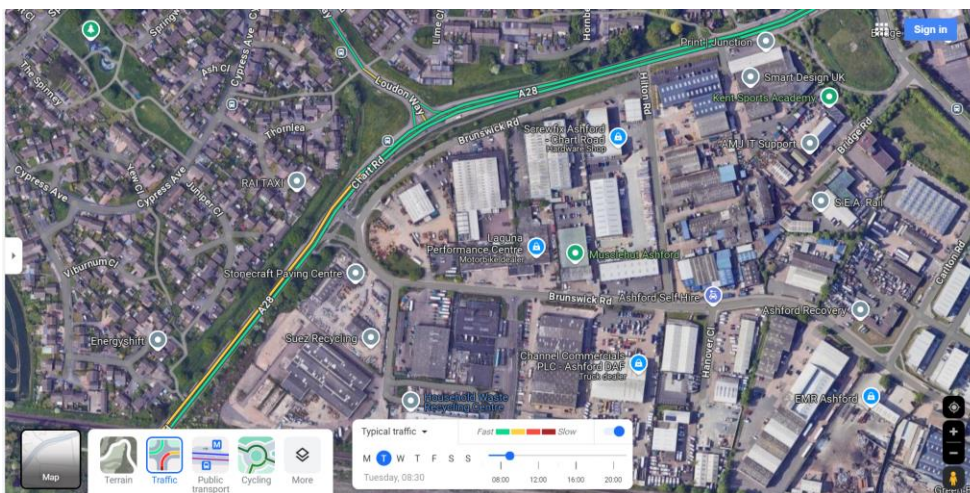

# Loudon Way Traffic Signals Google Maps Data

Tuesday at 7.30am

Tuesday at 7.45am

Tuesday at 8am

Tuesday at 8.15am

Tuesday at 8.30am

The imagery above shows traffic speed as green around the junction. It is yellow up to the Brunswick Road junction which is just southeast of the traffic signal junction.