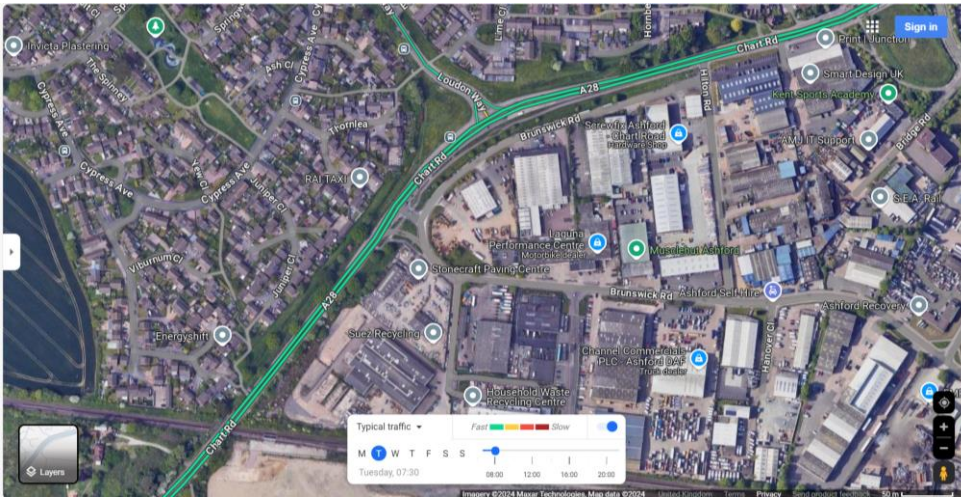

# Loudon Way Traffic Signals Google Maps Data

Tuesday at 7.30am

Tuesday at 7.45am

Tuesday at 8am

Tuesday at 8.15am

Tuesday at 8.30am

The imagery above shows traffic speed as green around the junction. It is yellow up to the Brunswick Road junction which is just southeast of the traffic signal junction.