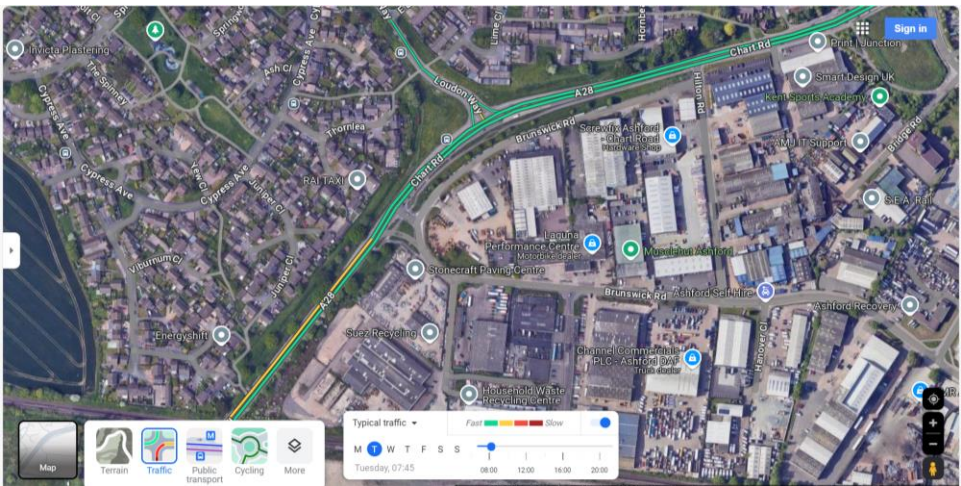

# Loudon Way Traffic Signals Google Maps Data

Tuesday at 7.30am

Tuesday at 7.45am

Tuesday at 8am

Tuesday at 8.15am

Tuesday at 8.30am

The imagery above shows traffic speed as green around the junction. It is yellow up to the Brunswick Road junction which is just southeast of the traffic signal junction.