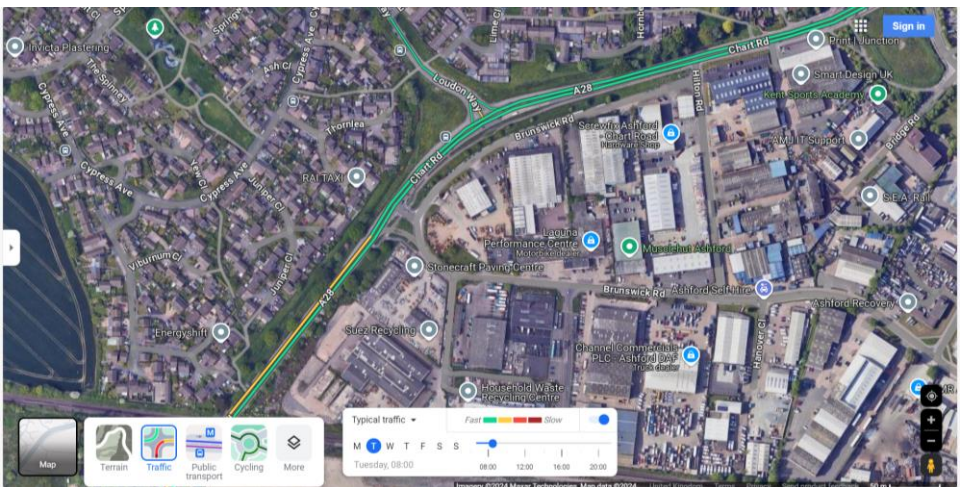

# Loudon Way Traffic Signals Google Maps Data

Tuesday at 7.30am

Tuesday at 7.45am

Tuesday at 8am

Tuesday at 8.15am

Tuesday at 8.30am

The imagery above shows traffic speed as green around the junction. It is yellow up to the Brunswick Road junction which is just southeast of the traffic signal junction.