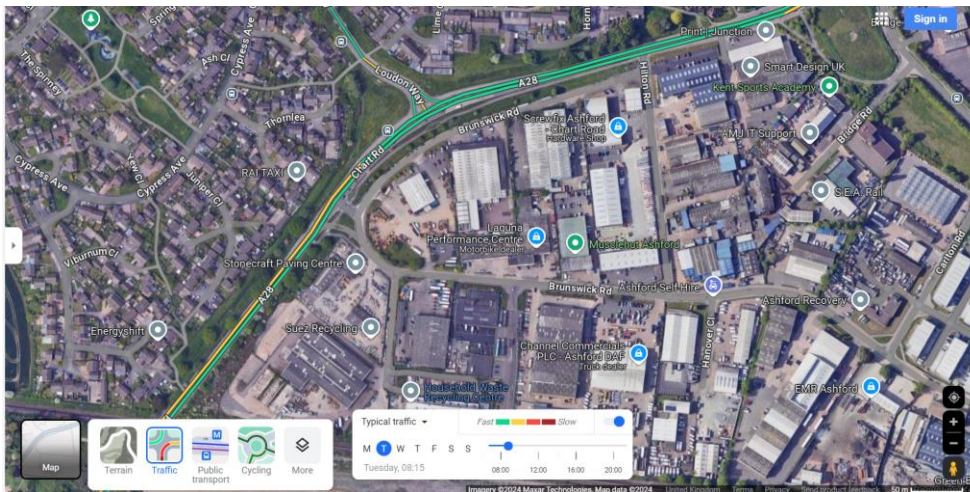

# Loudon Way Traffic Signals Google Maps Data

Tuesday at 7.30am

Tuesday at 7.45am

Tuesday at 8am

Tuesday at 8.15am

Tuesday at 8.30am

The imagery above shows traffic speed as green around the junction. It is yellow up to the Brunswick Road junction which is just southeast of the traffic signal junction.