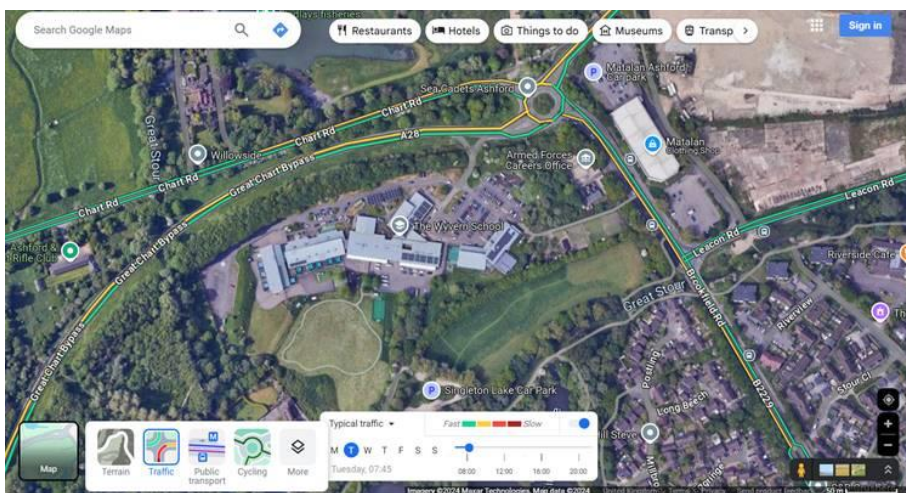

Matalan Roundabout Google Maps Traffic Data

Tuesday at 7.30am – Yellow to the Wyvern School roundabout

Tuesday at 7.45am – Yellow almost to the Tithe Barn Lane roundabout

Tuesday at 8am – Small section of red on approach to Matalan roundabout and yellow almost to the Tithe Barn Lane roundabout

Tuesday at 8.15am – Red almost to the Tithe Barn Lane roundabout

Tuesday at 8.30am – Red almost to the Tithe Barn Lane roundabout