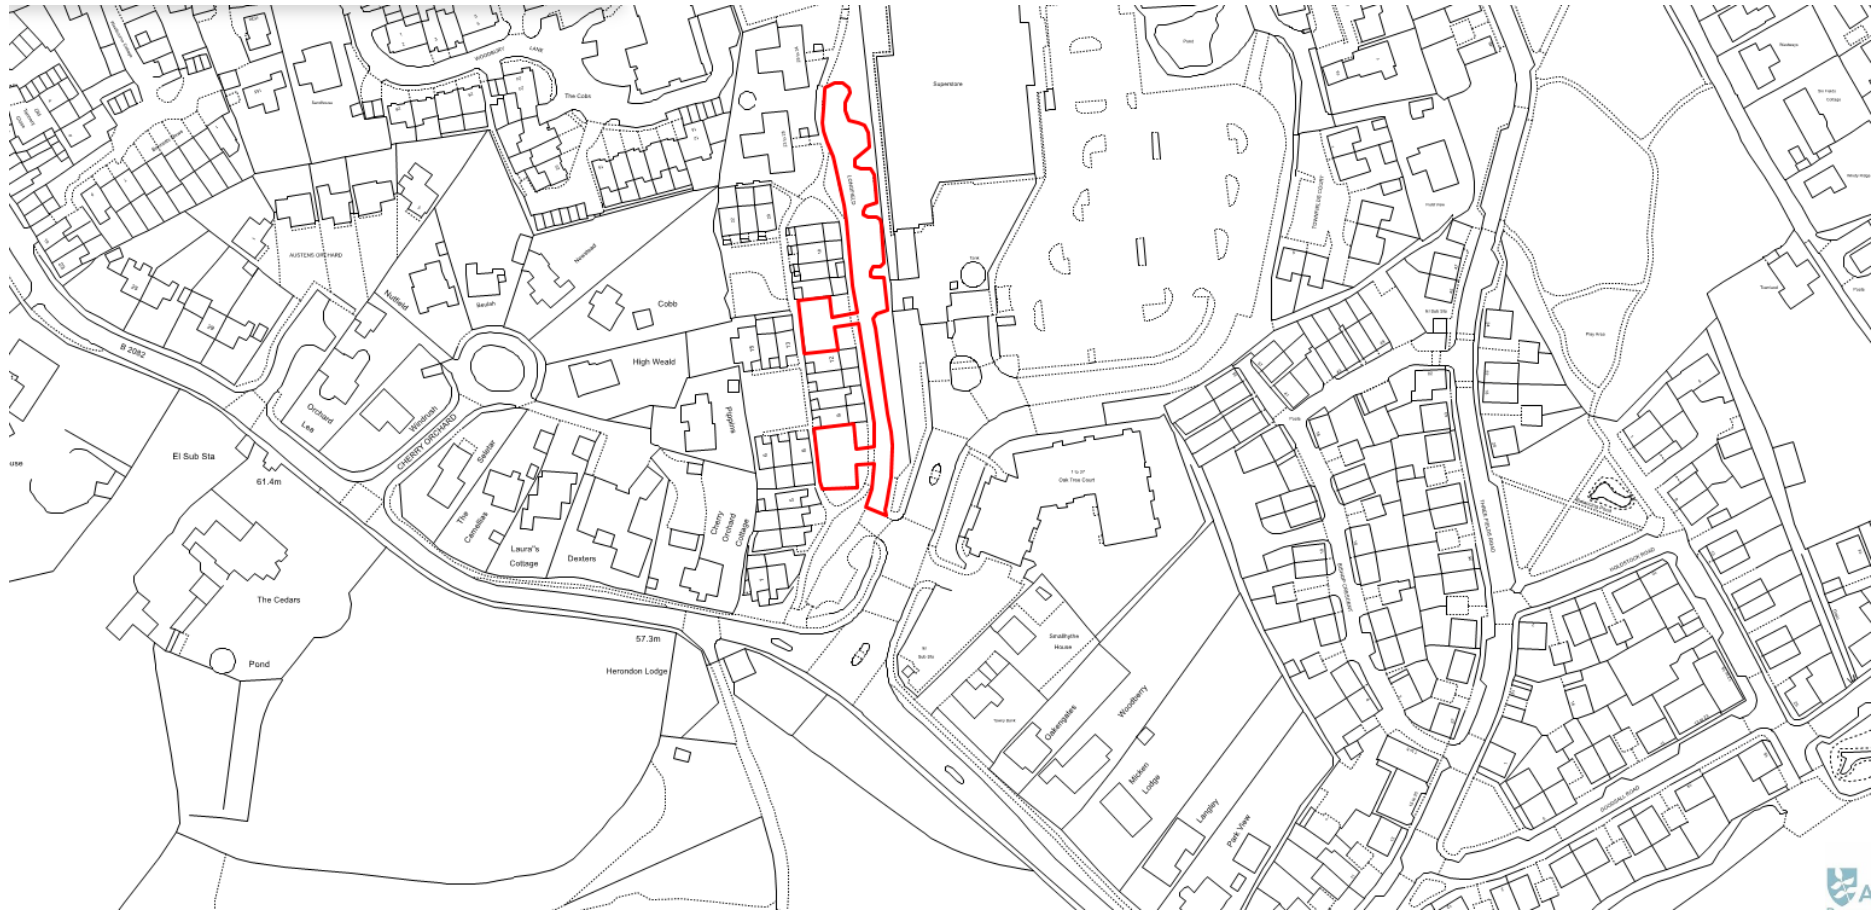

1. Alfred Road Car Park A

2. Alfred Road Car Park B

3. Alfred Road Car Park C

4. Beaver Lane Car Park

5. Belmont Place Car Park

6. Berry Place Car Park

7. Bulleid Place Car Park

8. Crownfield Road Car Park

9. Danemore Car Park

10. East Stour Court Car Park

11. Engineers Court

12. Fortis House

13. Forrester's Place Car Park

14. Longfield Car Park

16. Maunsell Place Car Park

17. Newtown Green Car Park A

18. Newtown Green Car Park B

19. Norwood Gardens Car Park

20. Regents Court Car Park

21. Somerset Heights Car Park

22. St Mildreds Close Car Park

23. Stour Heights Car Park

(1) Stour Heights – Basement Level

(2) Stour Heights – Mezzanine Level

24. Wainwright Place Car Park