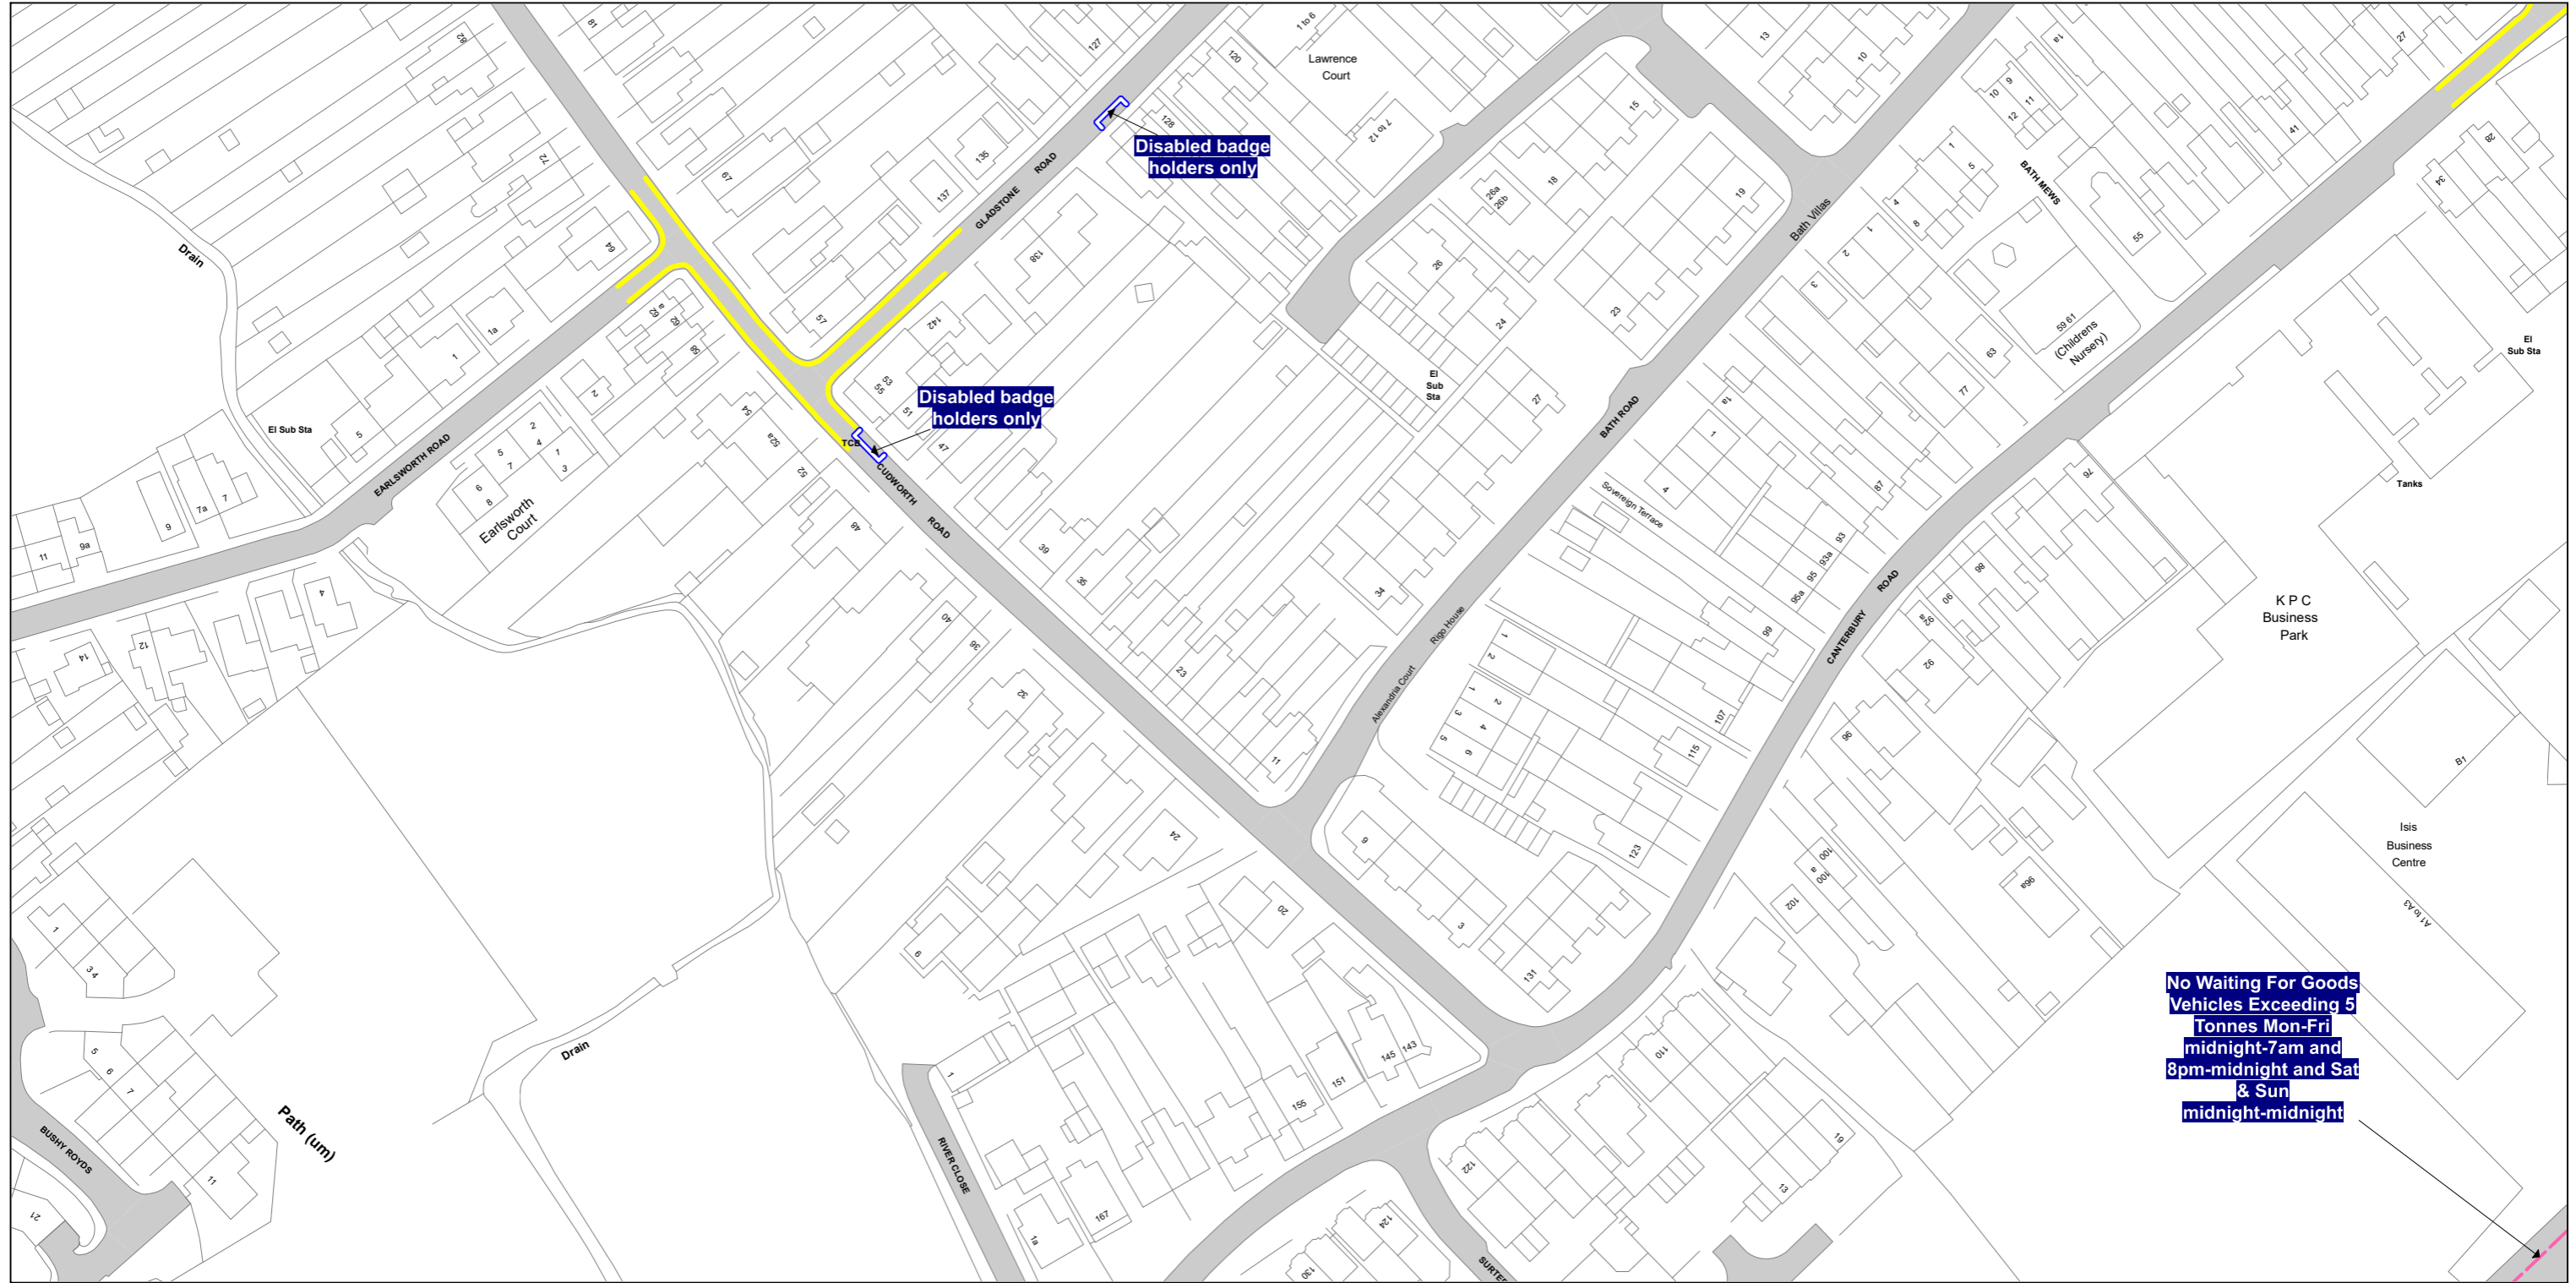

THE KENT COUNTY COUNCIL ON-STREET WAITING RESTRICTIONS AND STREET PARKING PLACES MAP SCHEDULES

SCALE - 1 : 1250 at A3 size

NOTE: SEE STATIC MAP SCHEDULE LEGEND FOR RESTRICTIONS DISPLAYED

This map is reproduced from Ordnance Survey material with the permission of Ordnance Survey on behalf of the Controller of Her Majesty's Stationery Office © Crown Copyright. Unauthorised reproduction infringes Crown copyright and may lead to prosecution or civil proceedings. Kent County Council Licence No: 100019238 2024