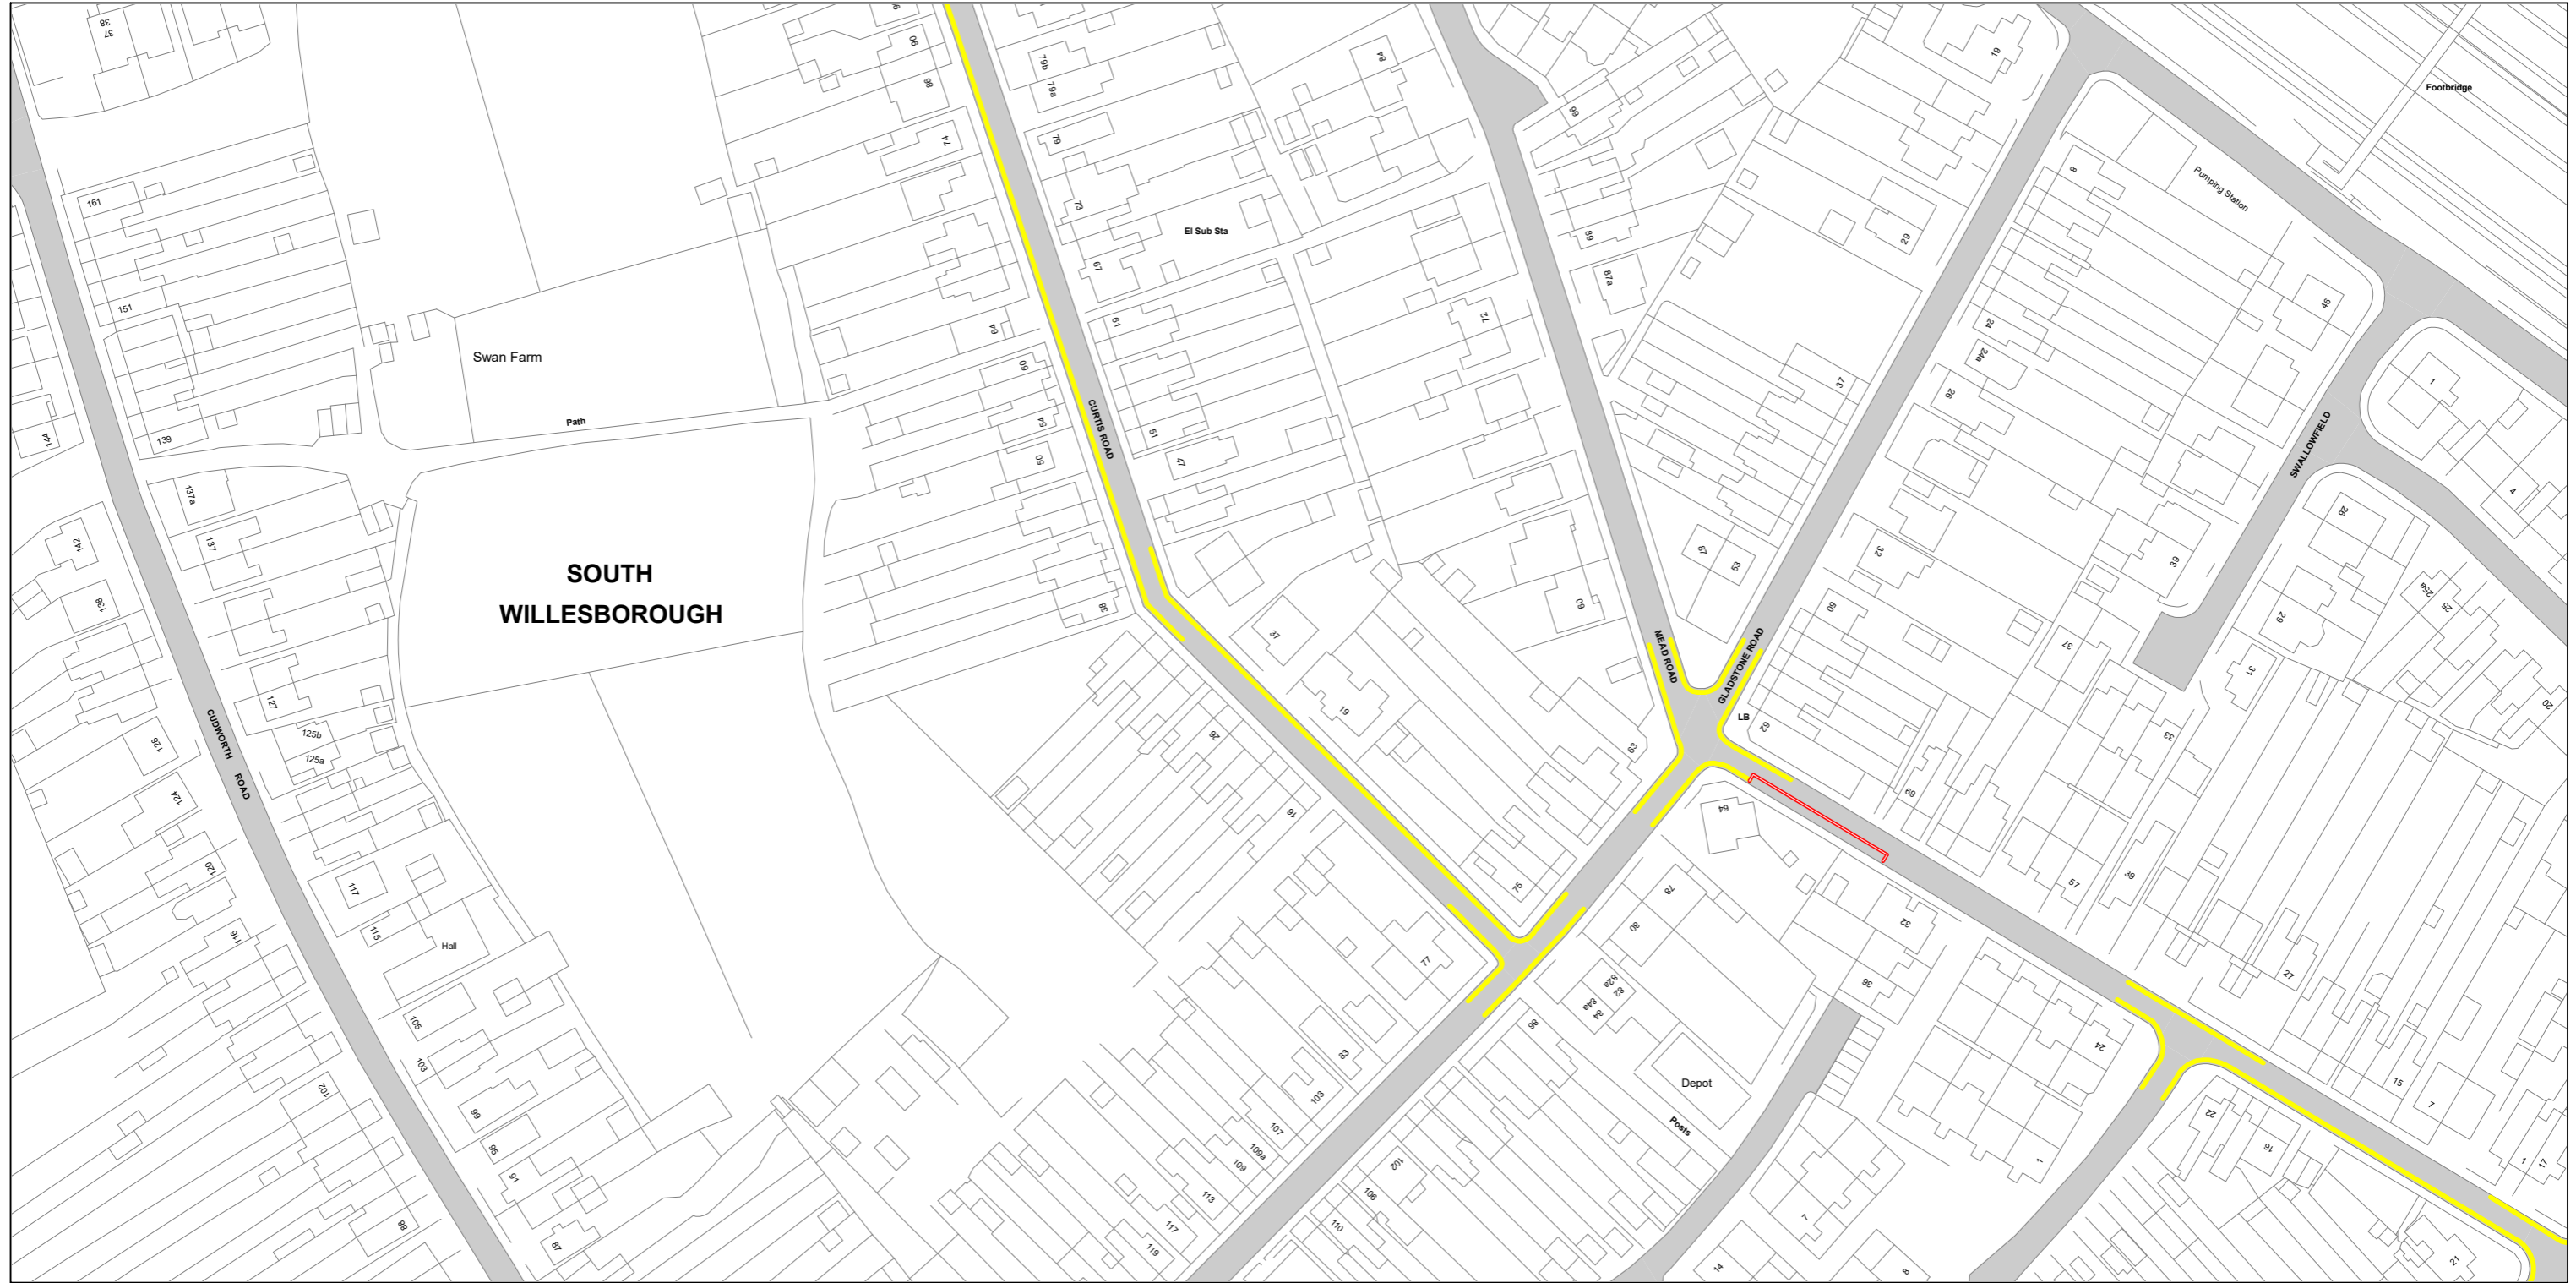

MAP SCHEDULE LEGEND

Order Types

-  Disabled Badge Holders Parking
-  Entrance Markings (Mandatory)
-  Limited Waiting
-  Limited Waiting Area
-  Loading Place
-  No Loading
-  No Loading At Any Time
-  No Stopping
-  No Waiting
-  NW1 : No waiting Mon-Sat 8.30am-5.30pm
-  NW2 : No waiting Mon-Sat 8.30am-6.30pm
-  NW3 : No waiting Mon-Sat 8am-6.30pm
-  NW4 : No waiting Mon-Sat 8am-6pm
-  No Waiting At Any Time
-  No Waiting HGVs
-  Other Bay

-  Payment Parking Place
-  Pedestrian Zone (Static)
-  Permit Parking Area
-  Permit Parking Place
-  X1469 : Permit Holders Only (B1)
-  Prohibition of Verge Parking
-  Restricted Zone
-  Shared Use Parking Place
-  Taxi Rank
-  Voucher Parking

-  Keep Clear Entrance Marking (Advisory)
-  Pedestrian Crossing
-  Unrestricted Bay

Non-Order Types

-  Access Marking
-  Advisory Bay
-  Advisory Disabled Bay
-  Box Junction
-  Bus Stand
-  Bus Stop

THE KENT COUNTY COUNCIL ON-STREET WAITING RESTRICTIONS AND STREET PARKING PLACES MAP SCHEDULES

SCALE - 1 : 1250 at A3 size

NOTE: SEE STATIC MAP SCHEDULE LEGEND FOR RESTRICTIONS DISPLAYED

This map is reproduced from Ordnance Survey material with the permission of Ordnance Survey on behalf of the Controller of Her Majesty's Stationery Office © Crown Copyright. Unauthorised reproduction infringes Crown copyright and may lead to prosecution or civil proceedings. Kent County Council Licence No: 100019238 2024