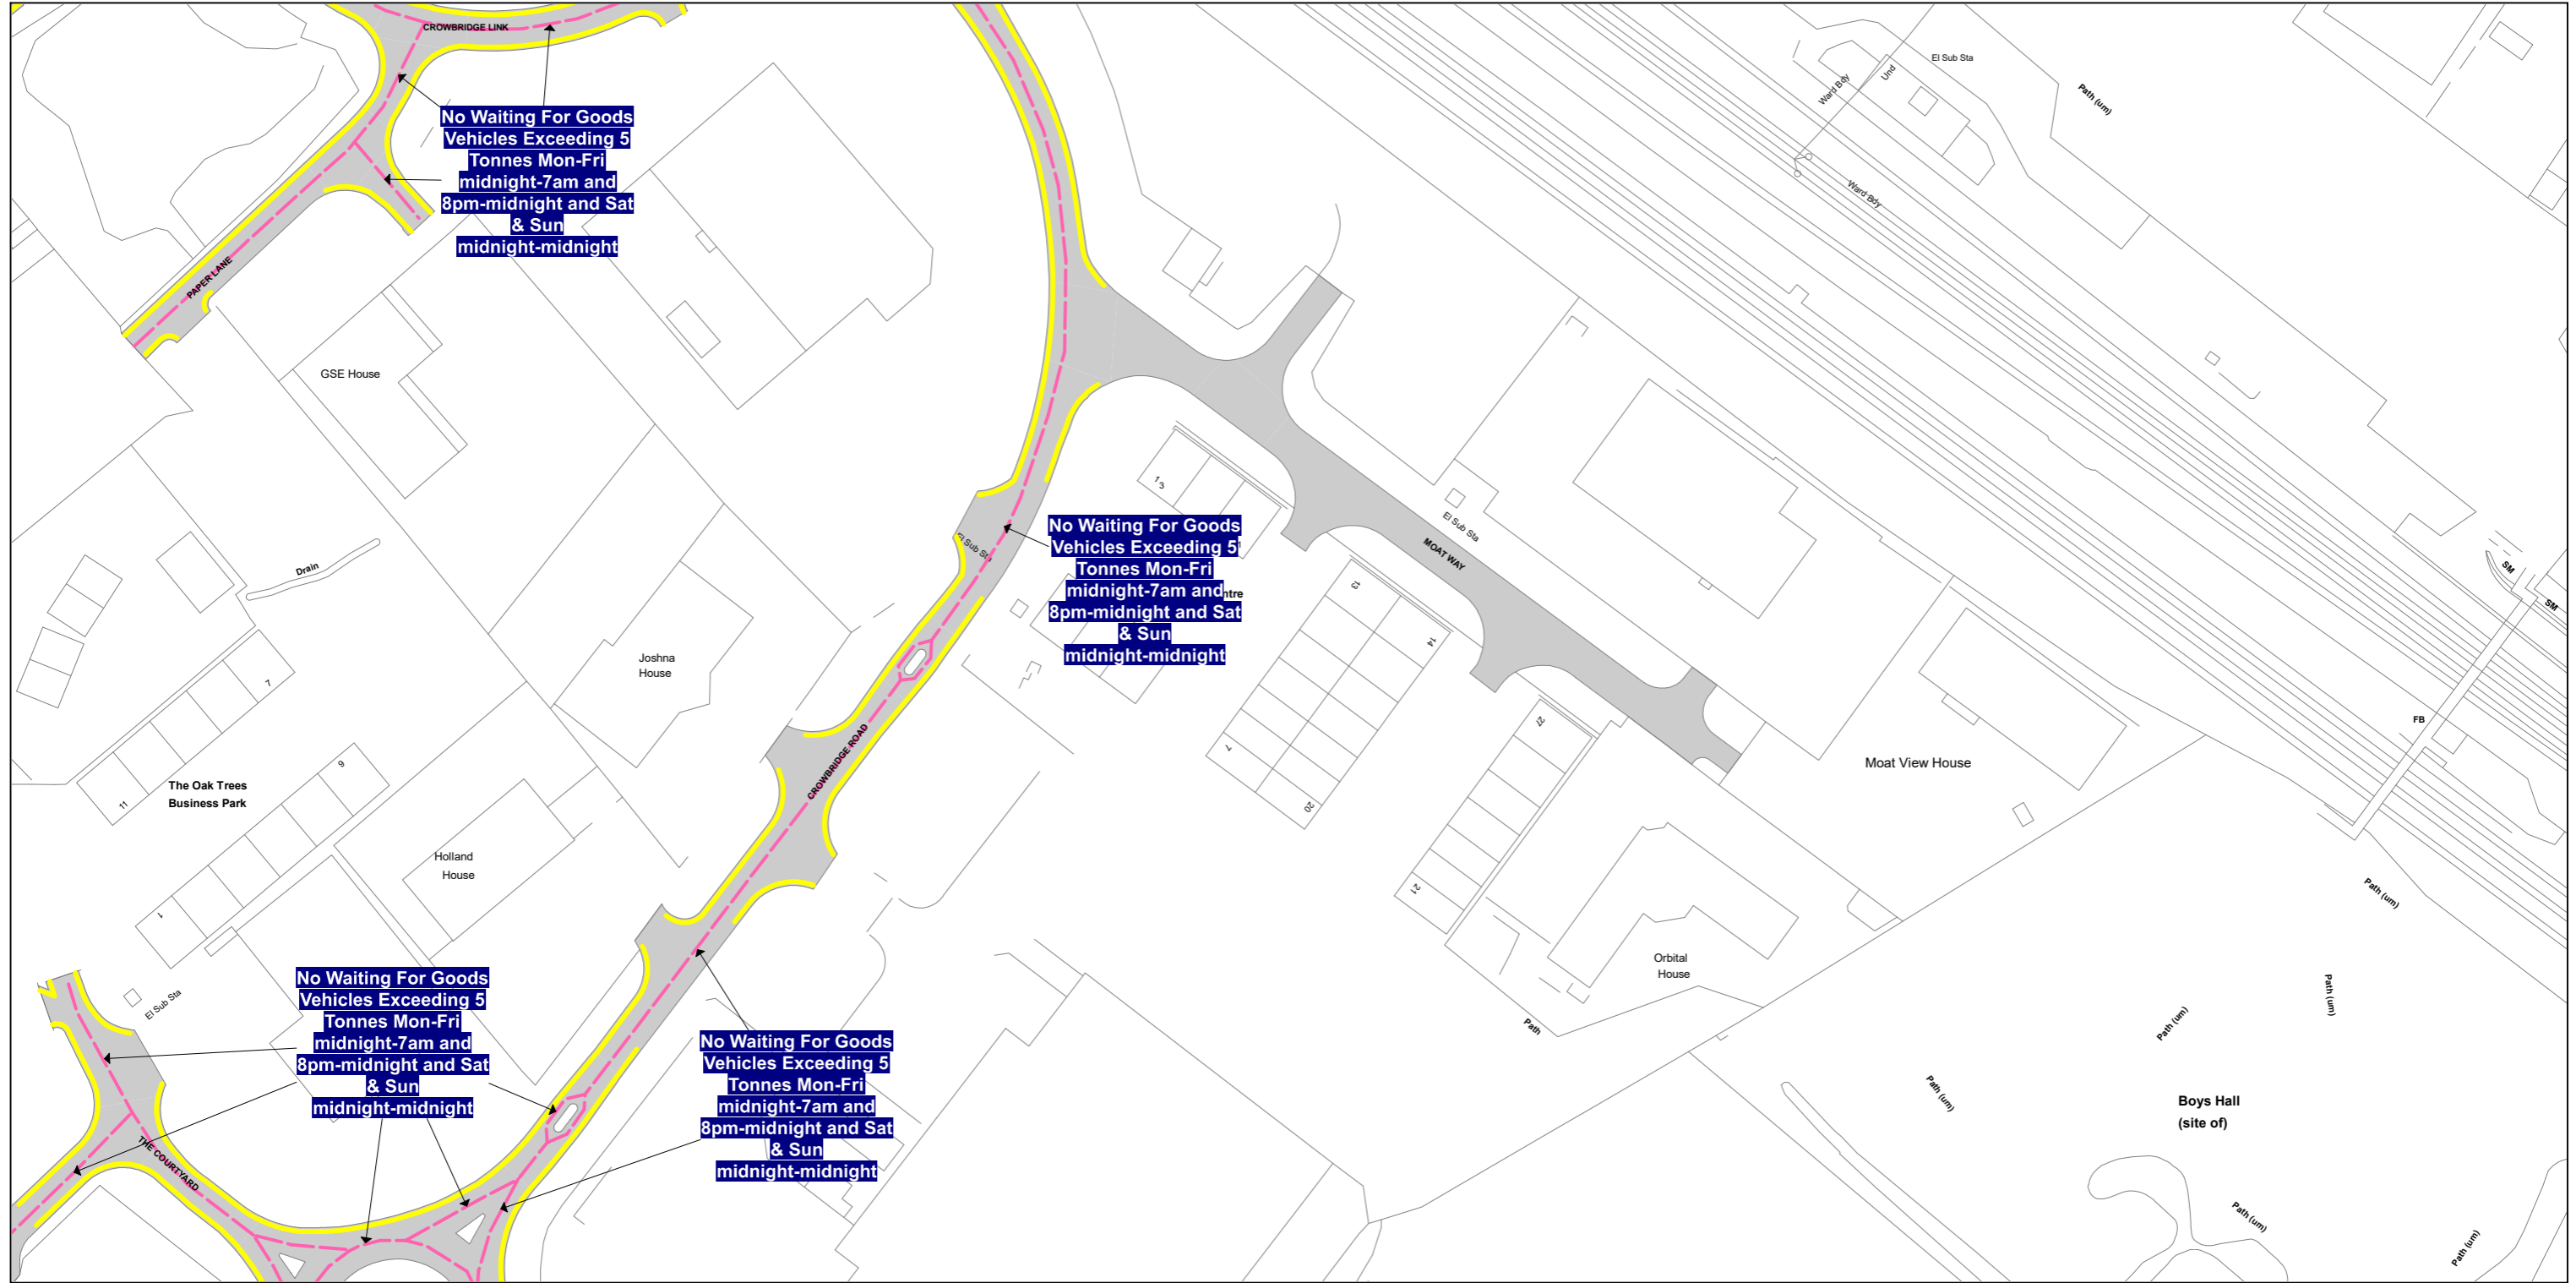

-  Keep Clear Entrance Marking (Advisory)
-  Pedestrian Crossing
-  Unrestricted Bay

Non-Order Types

-  Access Marking
-  Advisory Bay
-  Advisory Disabled Bay
-  Box Junction
-  Bus Stand
-  Bus Stop

THE KENT COUNTY COUNCIL ON-STREET WAITING RESTRICTIONS AND STREET PARKING PLACES MAP SCHEDULES

Status: CONFIRMED

Tile Reference: Tile Ref: FA125

Sheet Revision Number: 2

Sheet Active From: 05/12/2024

THE KENT COUNTY COUNCIL ON-STREET WAITING RESTRICTIONS AND STREET PARKING PLACES MAP SCHEDULES

SCALE - 1 : 1250 at A3 size