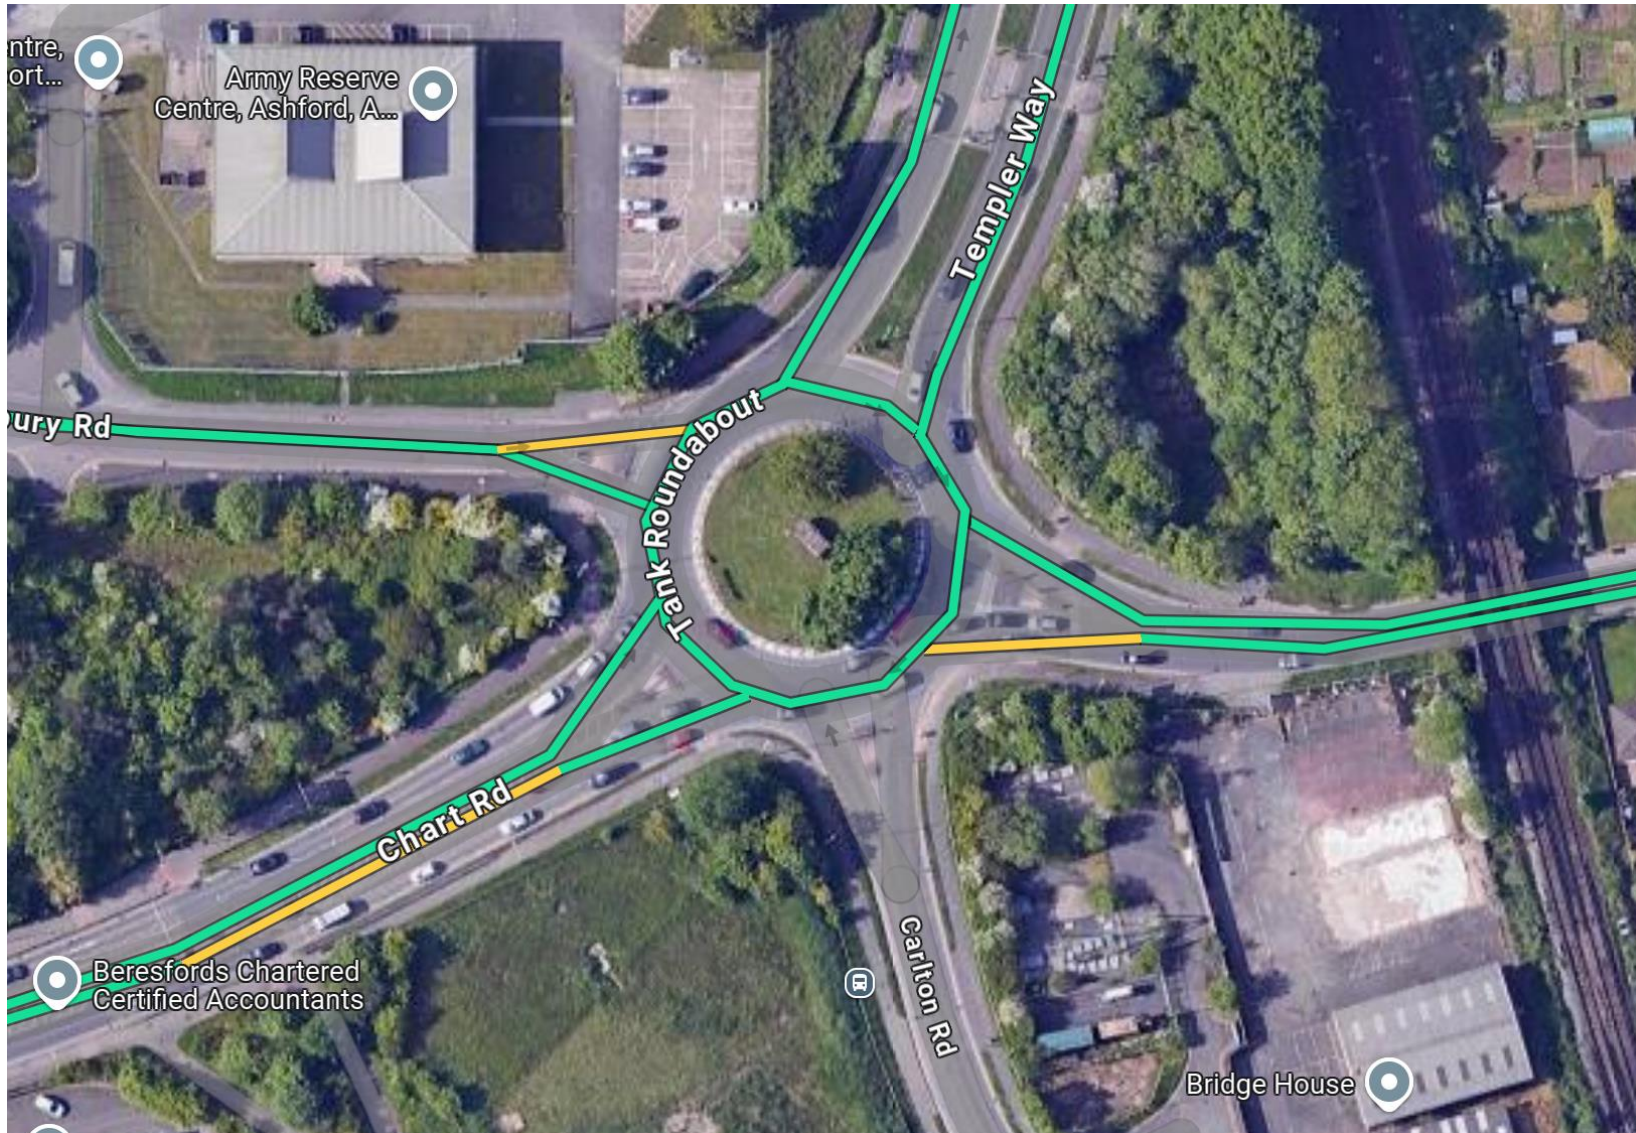

Tank Roundabout Tuesday 0730 – Typical Traffic

Tank Roundabout Tuesday 0745 – Typical Traffic

Tank Roundabout Tuesday 0800 – Typical Traffic

Tank Roundabout Tuesday 0815 - Typical Traffic

Tank Roundabout Tuesday 0830 – Typical Traffic