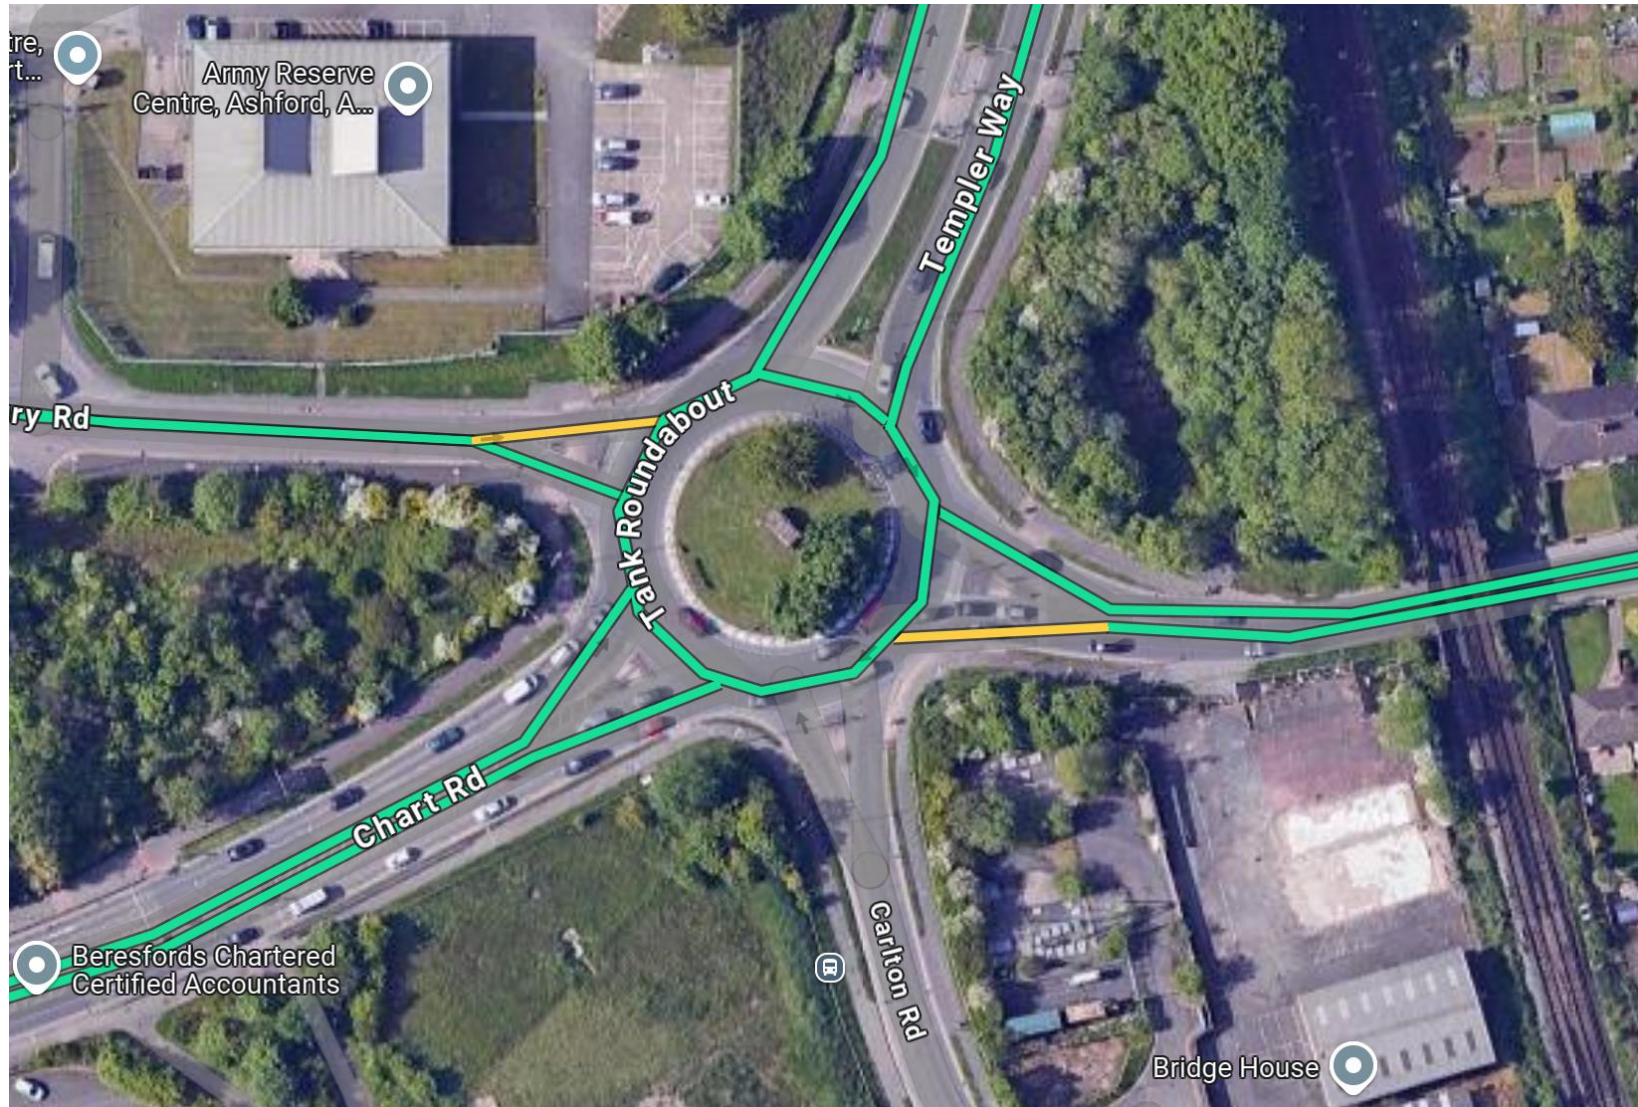

Tank Roundabout Tuesday 0730 – Typical Traffic

Tank Roundabout Tuesday 0745 – Typical Traffic

Tank Roundabout Tuesday 0800 – Typical Traffic

Tank Roundabout Tuesday 0815 - Typical Traffic

Tank Roundabout Tuesday 0830 – Typical Traffic