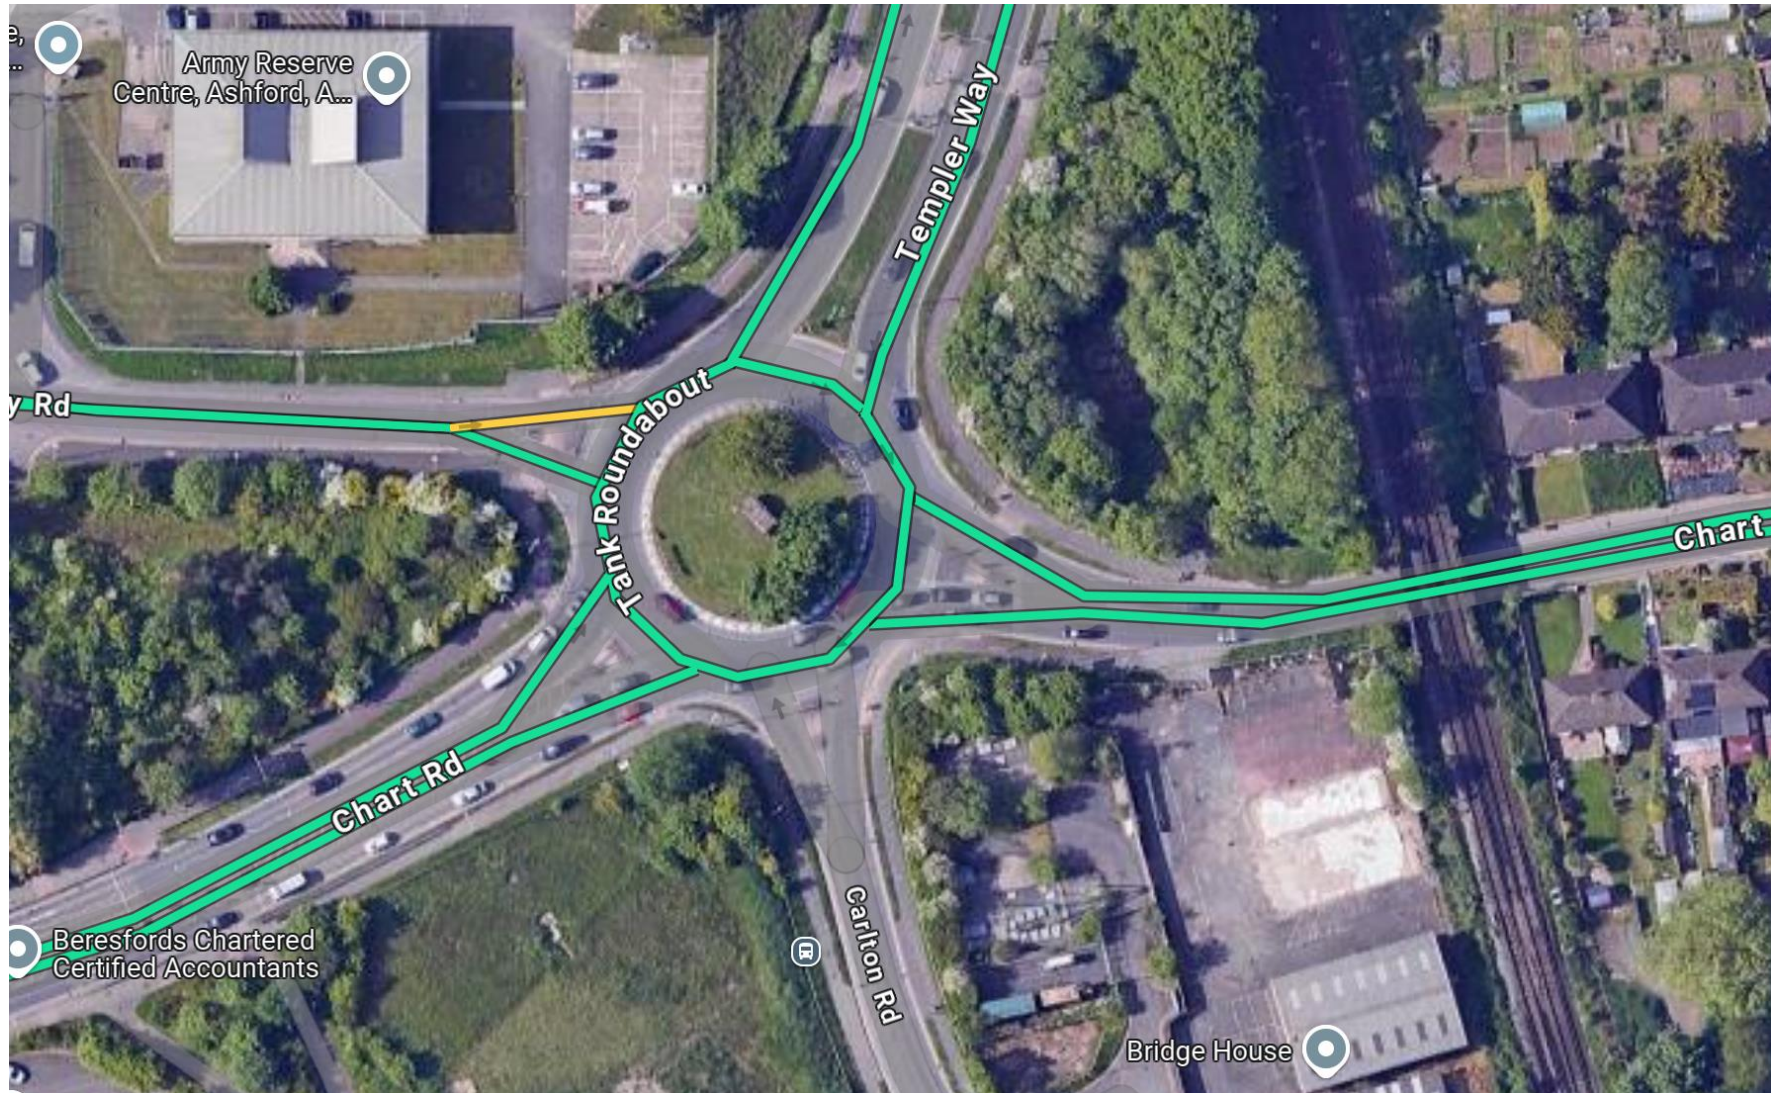

Tank Roundabout Tuesday 0730 – Typical Traffic

Tank Roundabout Tuesday 0745 – Typical Traffic

Tank Roundabout Tuesday 0800 – Typical Traffic

Tank Roundabout Tuesday 0815 - Typical Traffic

Tank Roundabout Tuesday 0830 – Typical Traffic