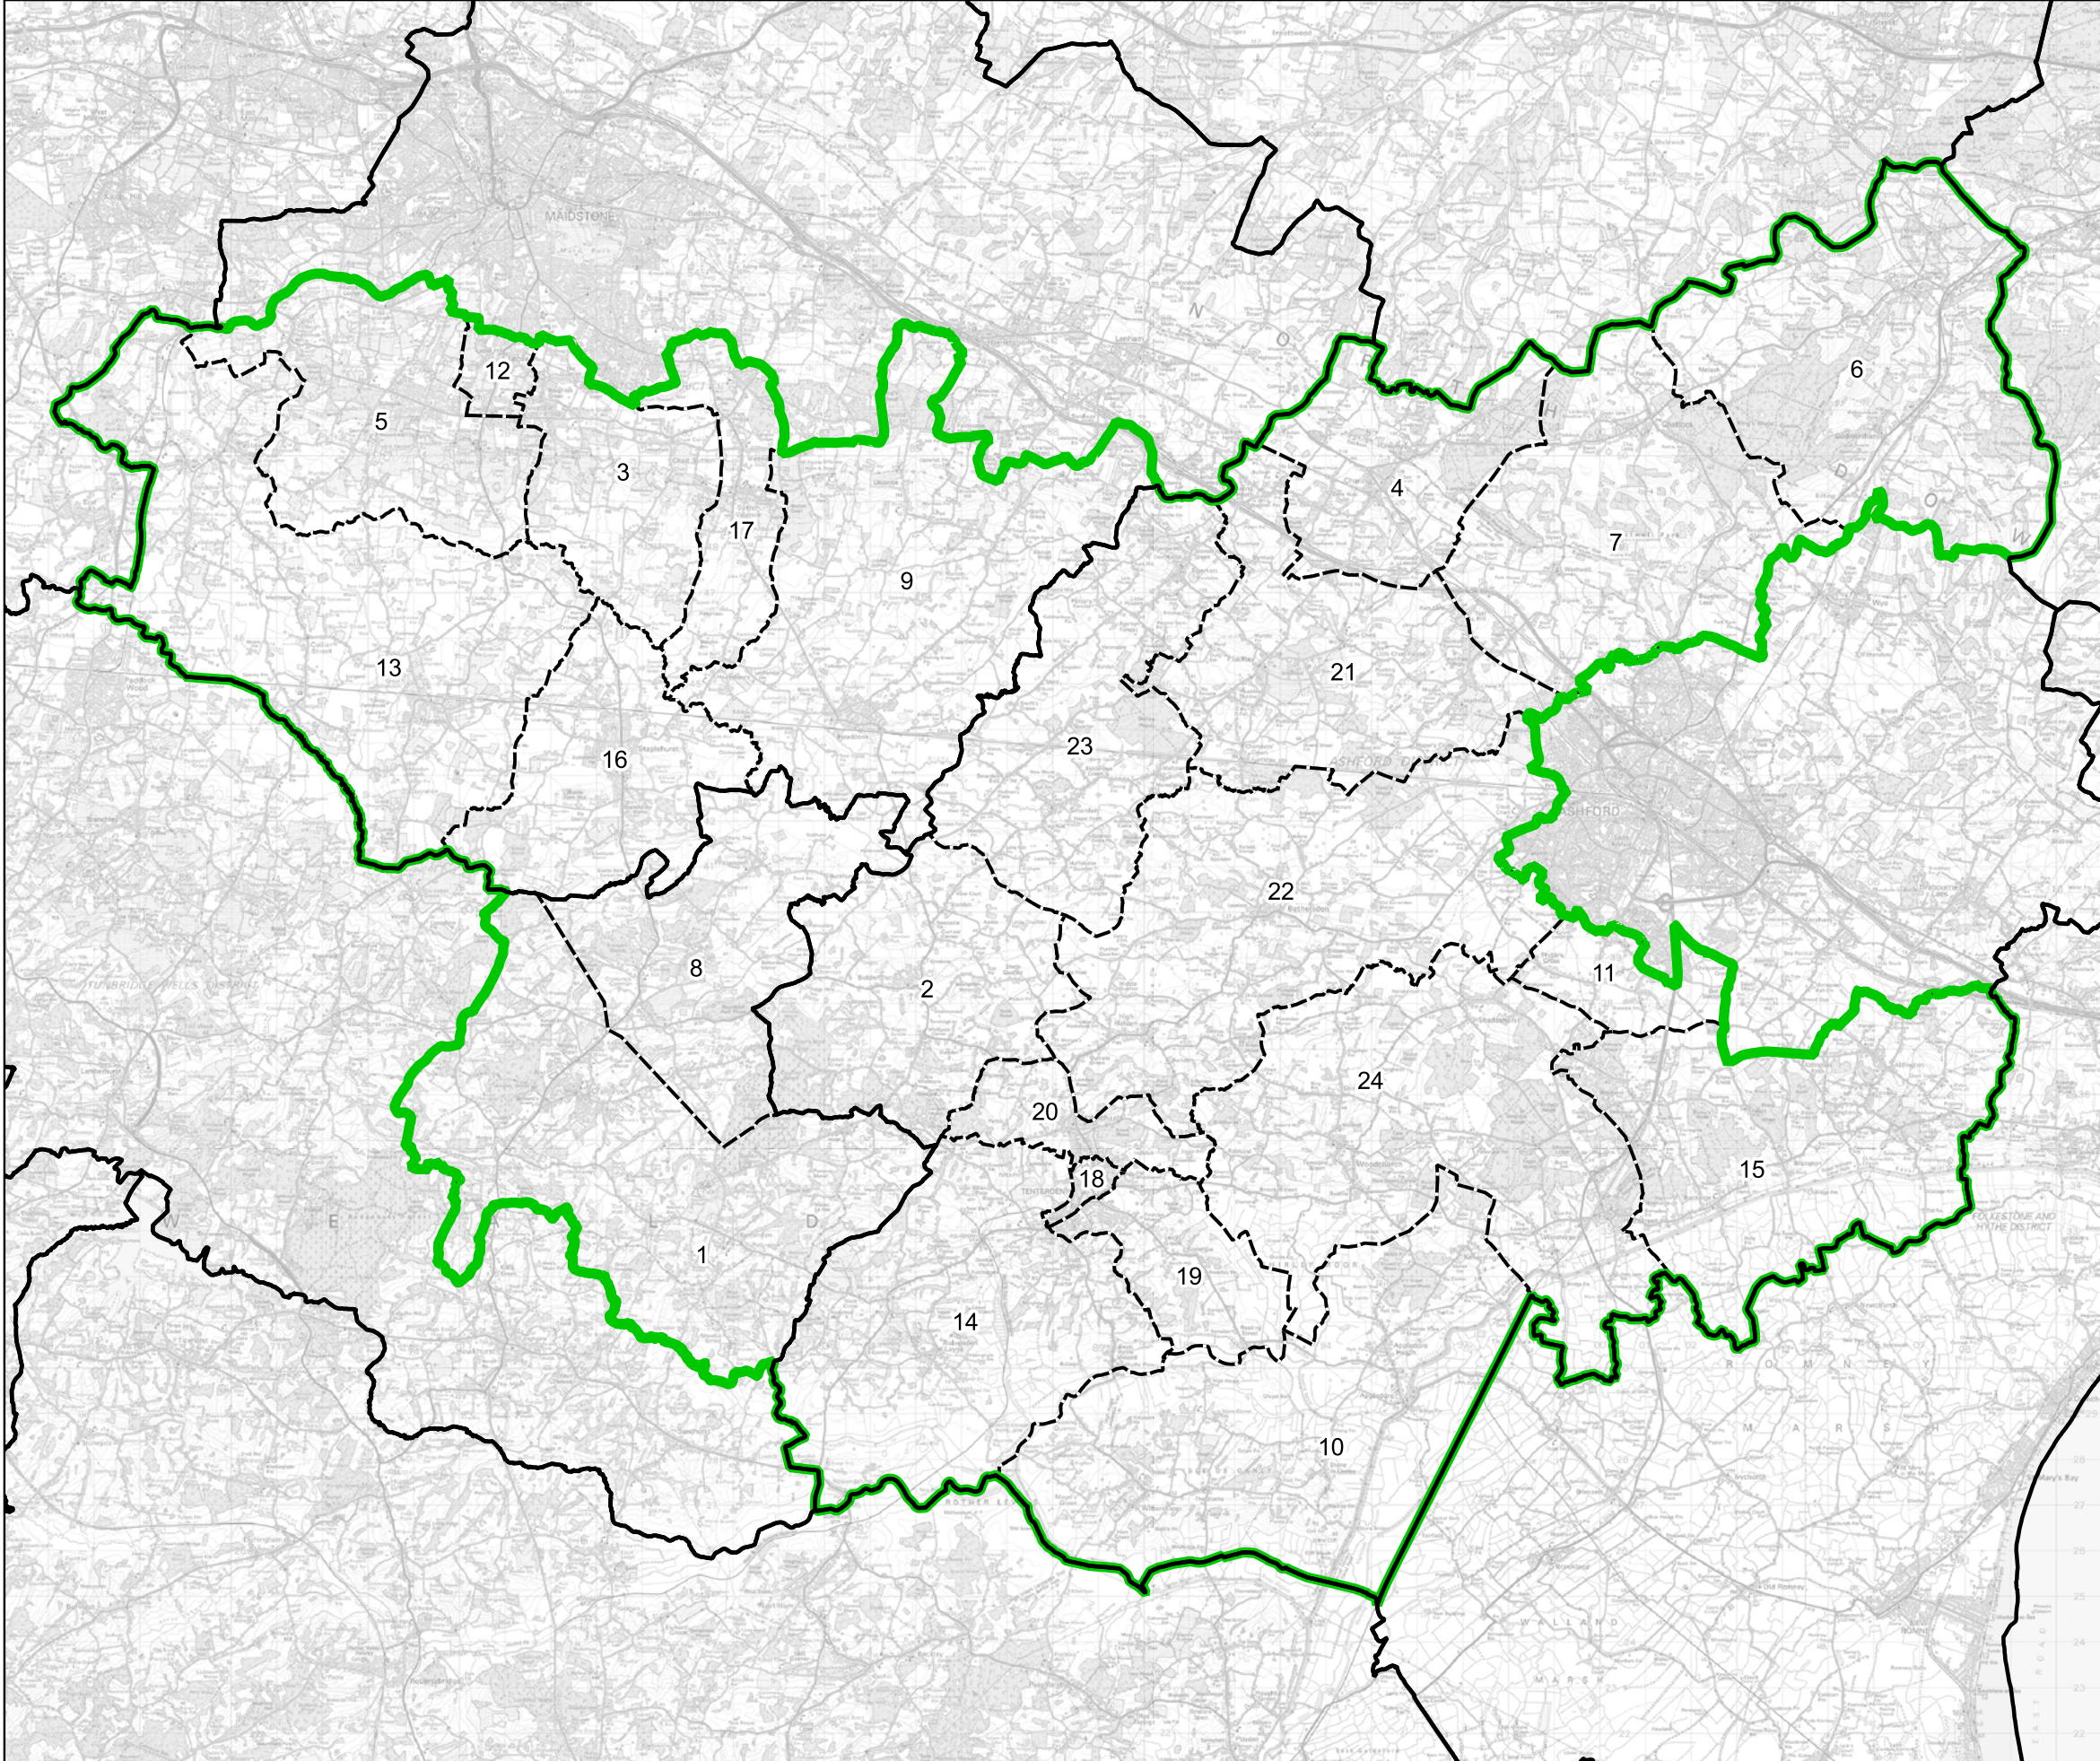

Boundary Commission for England - Final Recommendations for the South East Region

Weald of Kent County Constituency - Electorate 70,110

Wards:

- 1 Benenden and Cranbrook
- 2 Biddenden
- 3 Boughton Monchelsea and Chart Sutton
- 4 Charing
- 5 Coxheath and Hunton
- 6 Downs North
- 7 Downs West
- 8 Frittenden and Sissinghurst
- 9 Headcorn
- 10 Isle of Oxney
- 11 Kingsnorth Village & Bridgefield
- 12 Loose
- 13 Marden and Yalding
- 14 Rolvenden & Tenterden West
- 15 Saxon Shore
- 16 Staplehurst
- 17 Sutton Valence and Langley
- 18 Tenterden North
- 19 Tenterden South
- 20 Tenterden St. Michael's
- 21 Upper Weald
- 22 Weald Central
- 23 Weald North
- 24 Weald South

- Constituency
- Local Authorities
- Wards

© Crown copyright and database rights 2023 OS 100018289. You are permitted to use this data solely to enable you to respond to, or interact with, the organisation that provided you with the data. You are not permitted to copy, sub-licence, distribute or sell any of this data to third parties in any form. Third party rights to enforce the terms of this licence shall be reserved to OS.

Weald of Kent County Constituency